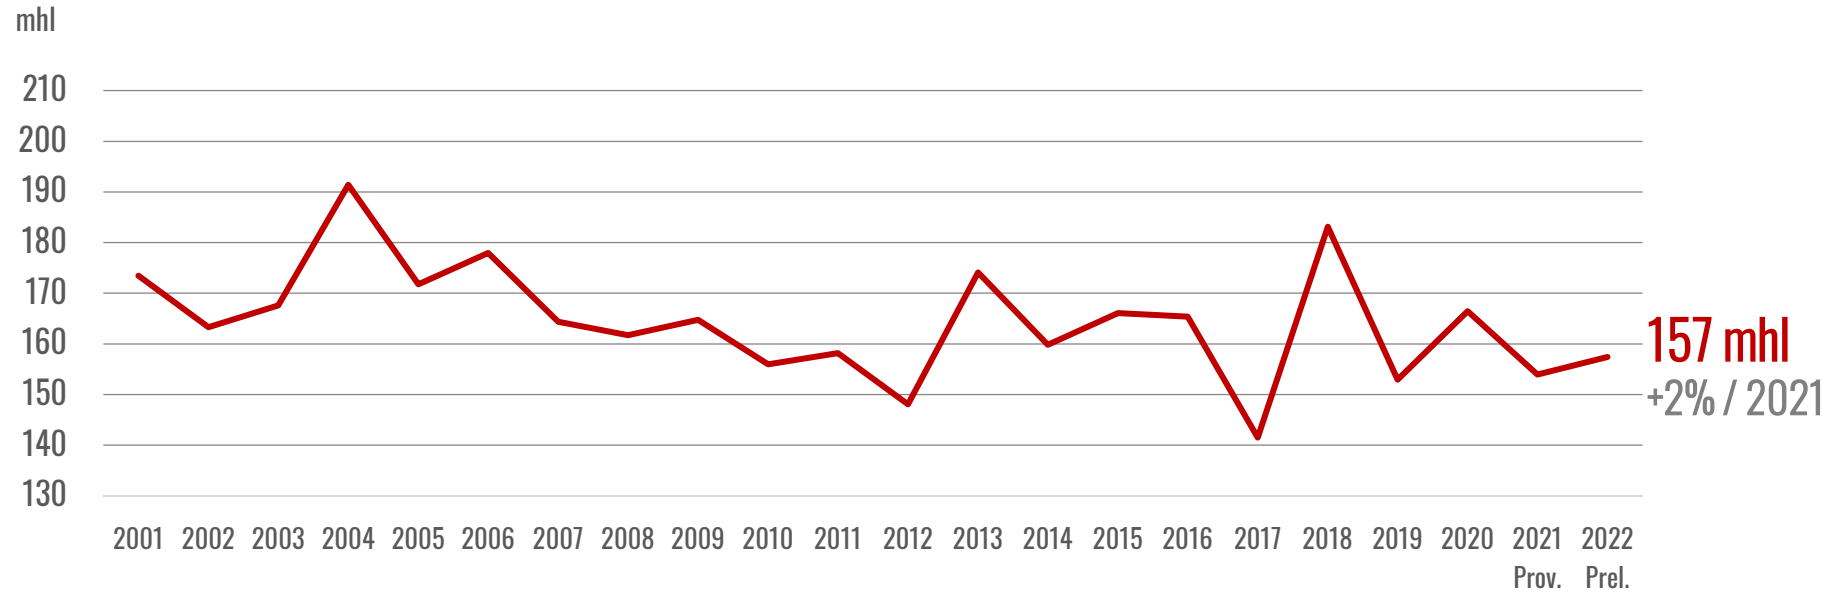

Southern Hemisphere

Southern Hemisphere Wine Production

After a record high in 2021, vineyards in the **Southern Hemisphere** produced **55 mhl** in 2022, fully in line with the average of the previous five years.

All major wine-producing countries have registered a fall in production with respect to 2021, with the exception of New Zealand.

Overall, in 2022 the Southern Hemisphere wine production is expected to account for **21% of the world total**.

Southern Hemisphere – Major Wine Producers, 2017-2022

Northern Hemisphere

Northern Hemisphere – EU27 Wine Production

In the **European Union (EU)**, 2022 wine production is expected to be at **157 mhl**, recording an **annual increase of 3.5 mhl (+2%)** compared to 2021.