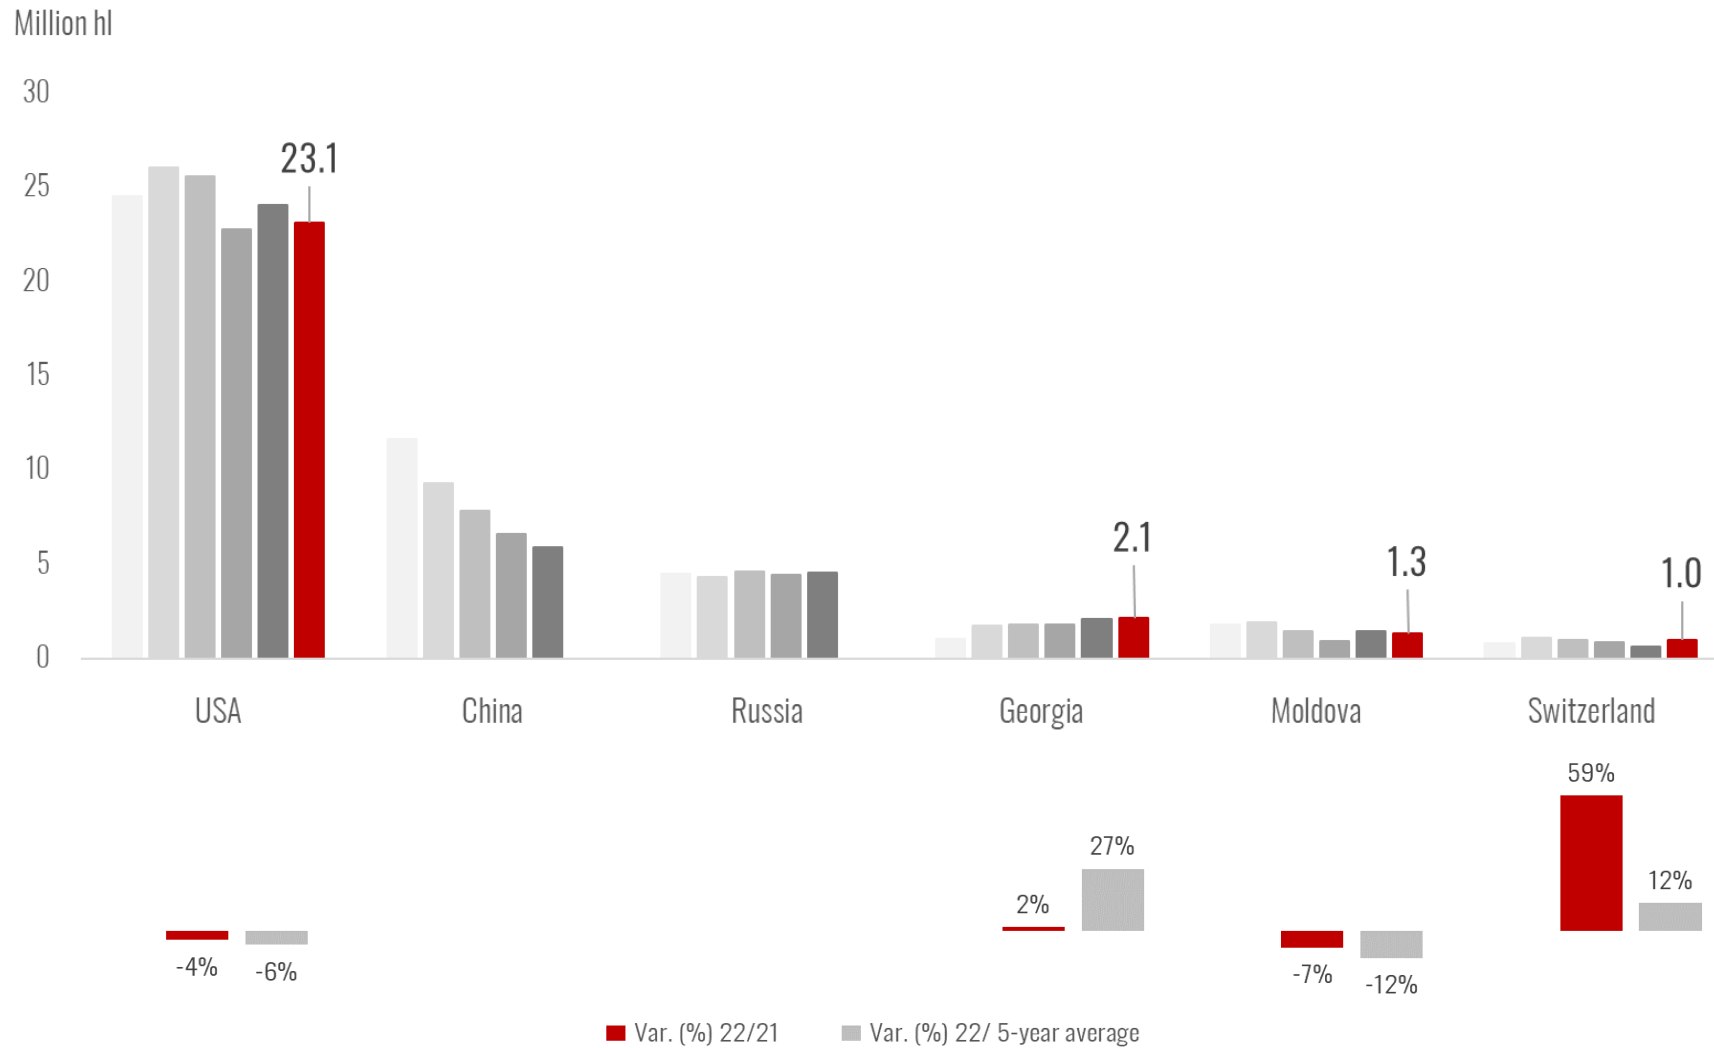

Southern Hemisphere – Major Wine Producers, 2017-2022

Northern Hemisphere

Northern Hemisphere – EU27 Wine Production

In the **European Union (EU)**, 2022 wine production is expected to be at **157 mhl**, recording an **annual increase of 3.5 mhl (+2%)** compared to 2021.

Positive performances in Italy, France, and Germany balanced out the low harvests in Spain, Portugal and Greece, which were particularly affected by drought and heat waves during growing season.

Northern Hemisphere - Major EU Wine Producers, 2017 - 2022

Northern Hemisphere - Major EU Wine Producers, 2017 - 2022

Northern Hemisphere - Major EU Wine Producers, 2017 - 2022

Northern Hemisphere - Major Wine Producers outside EU, 2017 - 2022

World Wine Production 2022

A preliminary estimate

World Wine Production

World wine production is expected to remain stable in 2022 at about 260 mhl, despite drought and heat waves that record in many regions of the world.

This will be the **fourth consecutive year** that global production is expected to be slightly below its 20-year average.