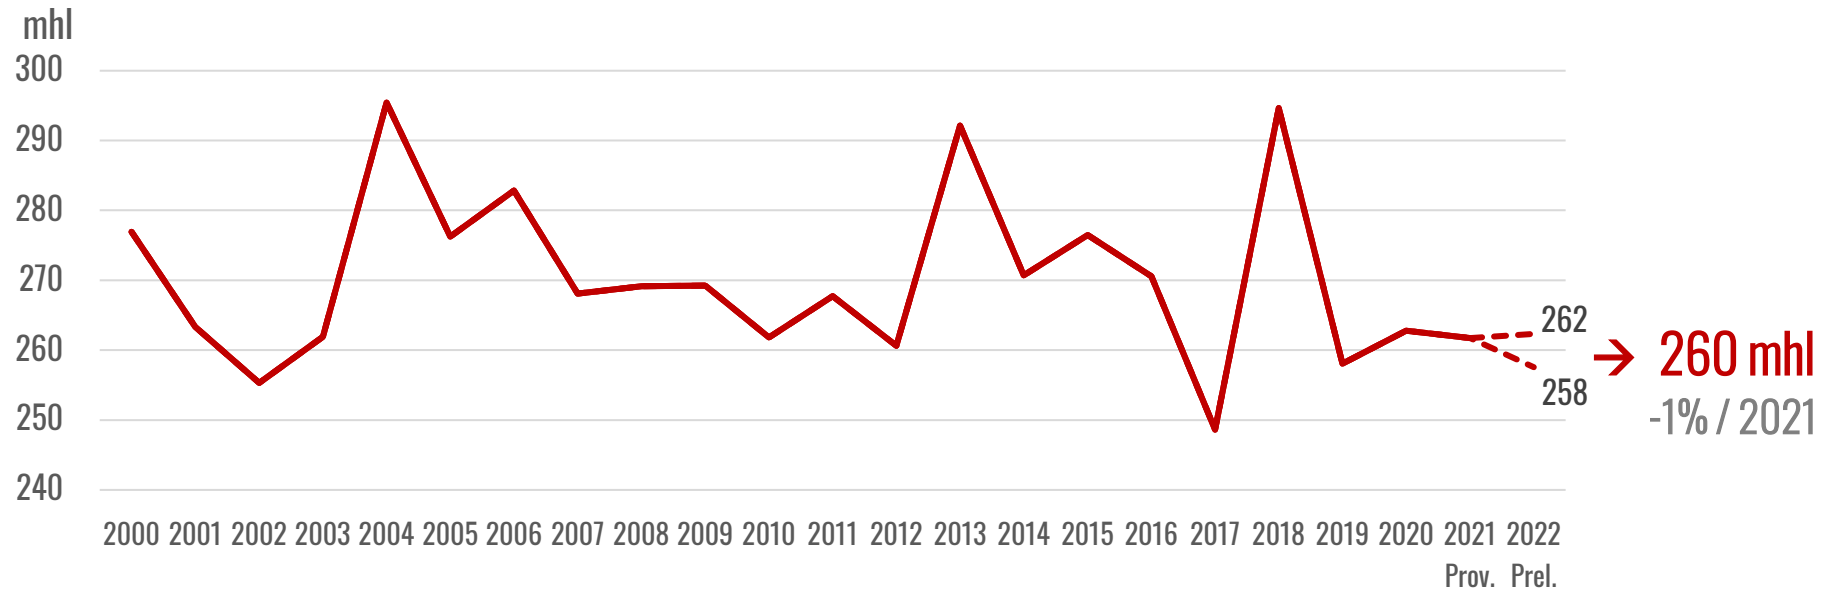

Southern Hemisphere – Major Wine Producers, 2017-2022

Northern Hemisphere

Northern Hemisphere – EU27 Wine Production

In the **European Union (EU)**, 2022 wine production is expected to be at **157 mhl**, recording an **annual increase of 3.5 mhl (+2%)** compared to 2021.

Northern Hemisphere - Major EU Wine Producers, 2017 - 2022

Northern Hemisphere - Major EU Wine Producers, 2017 - 2022

Northern Hemisphere - Major Wine Producers outside EU, 2017 - 2022

World Wine Production 2022

A preliminary estimate

World Wine Production

World wine production is expected to remain stable in 2022 at about 260 mhl, despite drought and heat waves that record in many regions of the world.

This will be the **fourth consecutive year** that global production is expected to be slightly below its 20-year average.