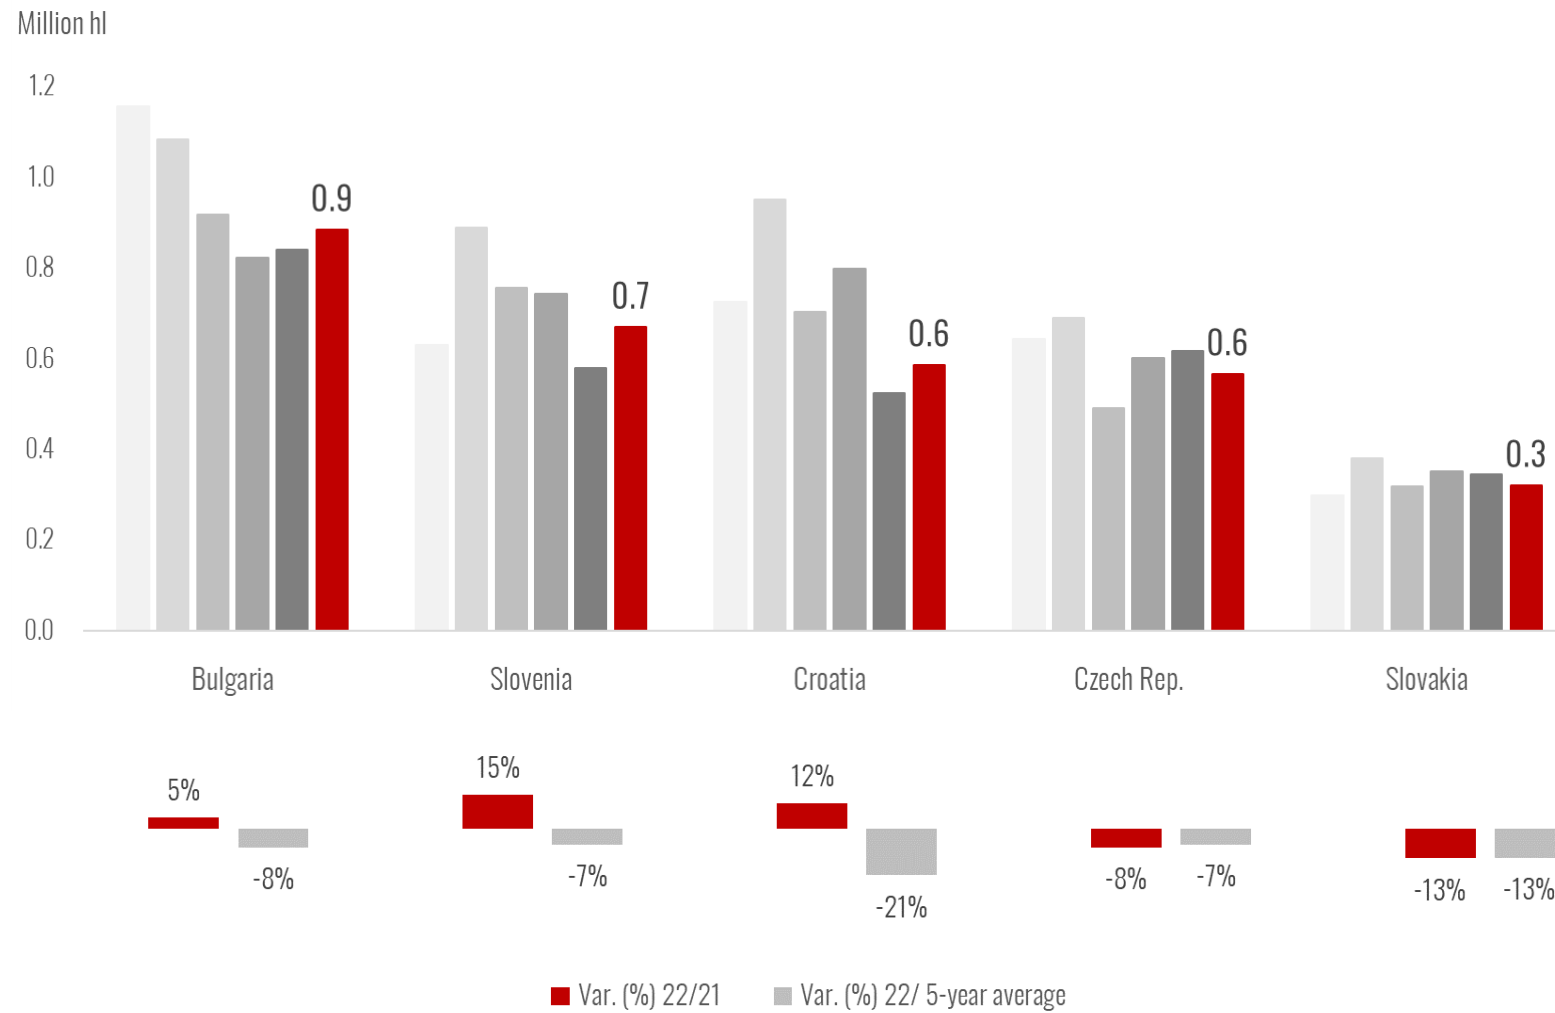

Southern Hemisphere – Major Wine Producers, 2017-2022

Northern Hemisphere

Northern Hemisphere – EU27 Wine Production

In the **European Union (EU)**, 2022 wine production is expected to be at **157 mhl**, recording an **annual increase of 3.5 mhl (+2%)** compared to 2021.

Positive performances in Italy, France, and Germany balanced out the low harvests in Spain, Portugal and Greece, which were particularly affected by drought and heat waves during growing season.

Northern Hemisphere - Major EU Wine Producers, 2017 - 2022

Northern Hemisphere - Major EU Wine Producers, 2017 - 2022

Northern Hemisphere - Major EU Wine Producers, 2017 - 2022

Northern Hemisphere - Major Wine Producers outside EU, 2017 - 2022

World Wine Production 2022