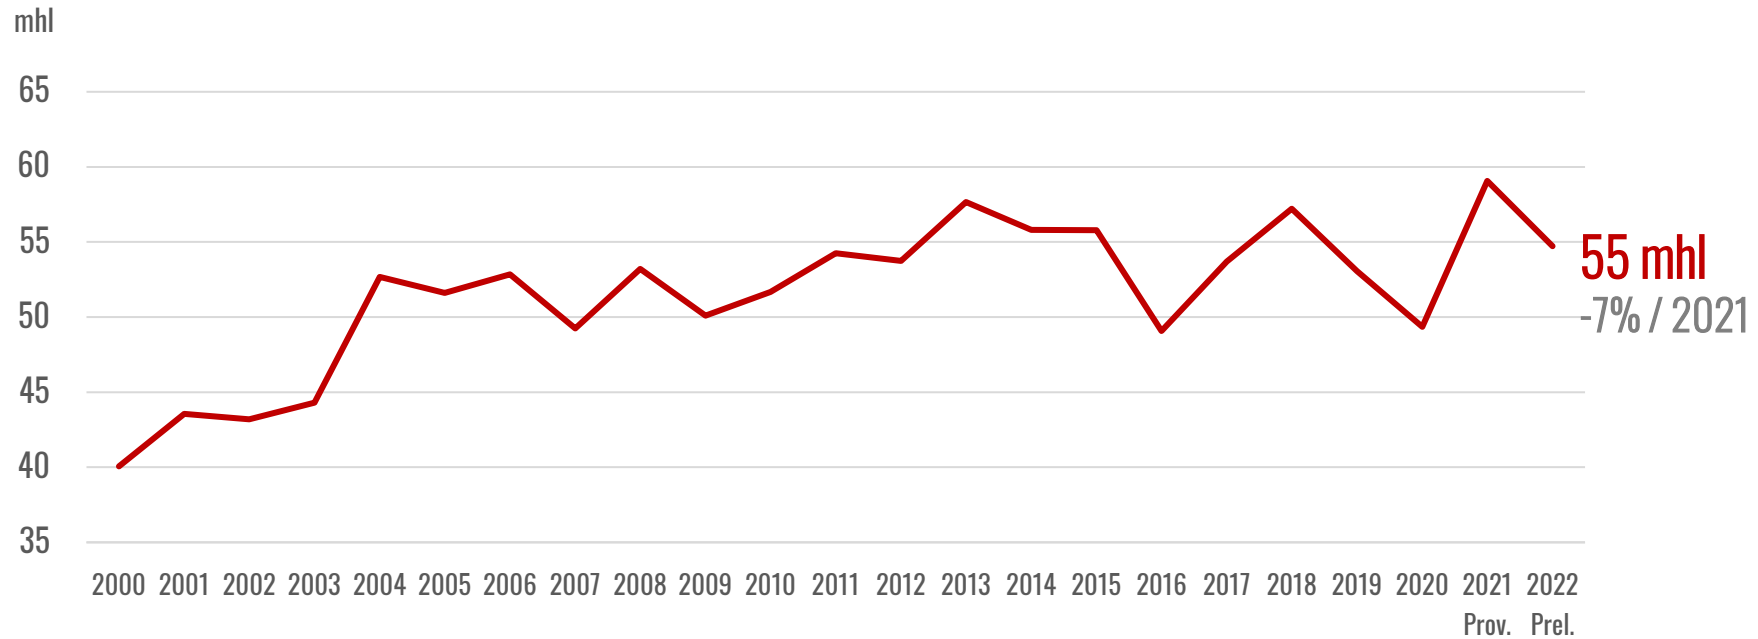

2022 WINE PRODUCTION **FIRST ESTIMATES**

INTERNATIONAL ORGANISATION OF VINE AND WINE
OIV Press Conference, 31 October 2022
Pau Roca – Director General

OIV

SUMMARY

Wine production 2022

1. Southern Hemisphere
2. Northern Hemisphere
3. World

Southern Hemisphere

Southern Hemisphere Wine Production

After a record high in 2021, vineyards in the **Southern Hemisphere** produced **55 mhl** in 2022, fully in line with the average of the previous five years.

All major wine-producing countries have registered a fall in production with respect to 2021, with the exception of New Zealand.

Overall, in 2022 the Southern Hemisphere wine production is expected to account for **21% of the world total**.