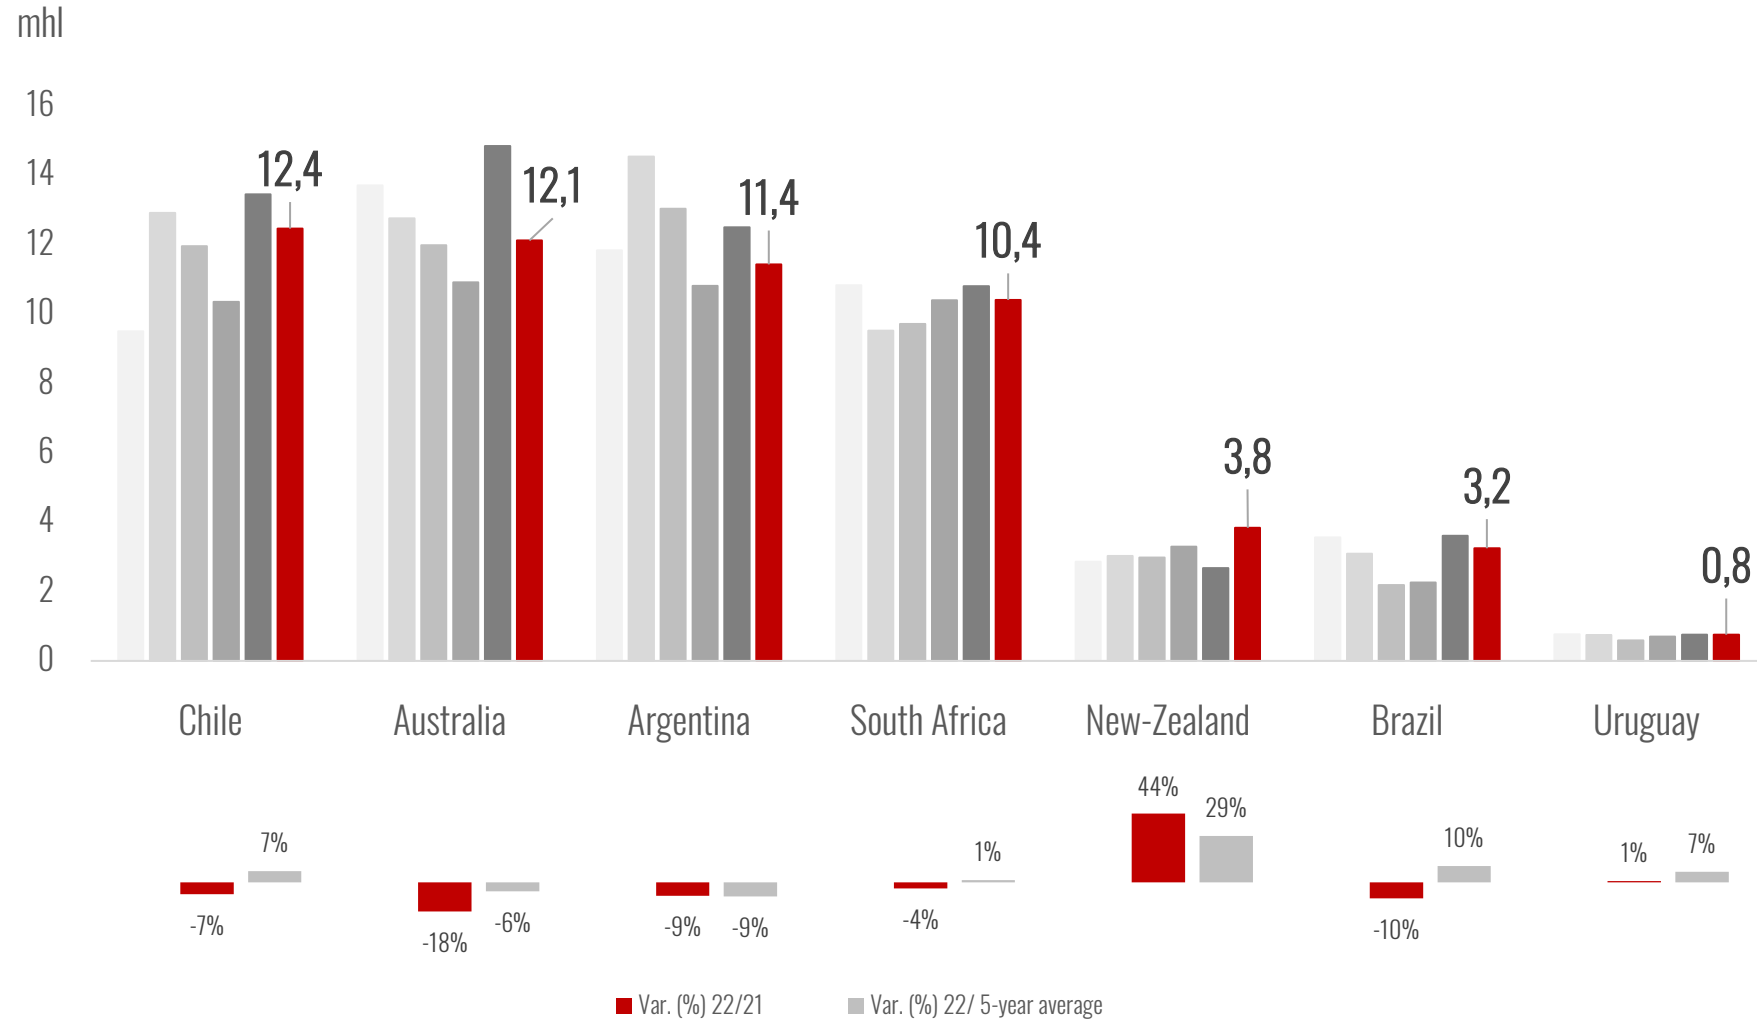

Southern Hemisphere

Southern Hemisphere Wine Production

After a record high in 2021, vineyards in the **Southern Hemisphere** produced **55 mhl** in 2022, fully in line with the average of the previous five years.

All major wine-producing countries have registered a fall in production with respect to 2021, with the exception of New Zealand.

Overall, in 2022 the Southern Hemisphere wine production is expected to account for **21% of the world total**.

Southern Hemisphere – Major Wine Producers, 2017-2022

Northern Hemisphere

Northern Hemisphere – EU27 Wine Production

In the **European Union (EU)**, 2022 wine production is expected to be at **157 mhl**, recording an **annual increase of 3.5 mhl (+2%)** compared to 2021.