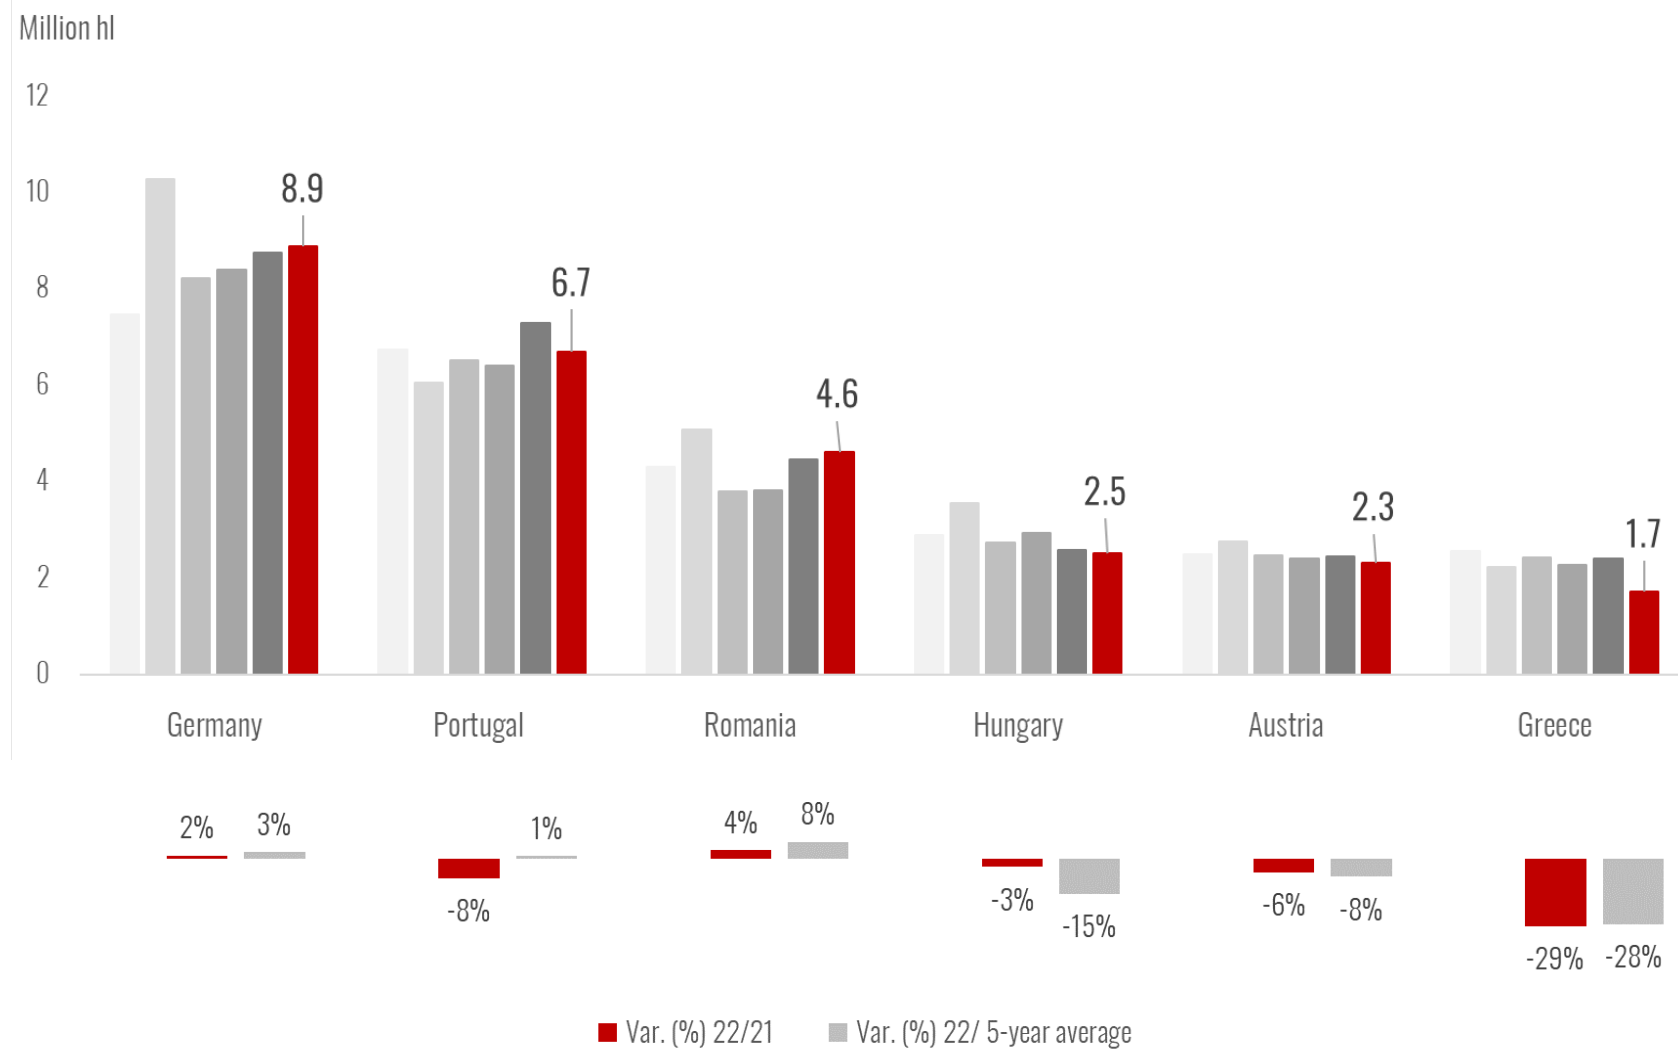

Southern Hemisphere – Major Wine Producers, 2017-2022

Northern Hemisphere

Northern Hemisphere – EU27 Wine Production

In the **European Union (EU)**, 2022 wine production is expected to be at **157 mhl**, recording an **annual increase of 3.5 mhl (+2%)** compared to 2021.

Positive performances in Italy, France, and Germany balanced out the low harvests in Spain, Portugal and Greece, which were particularly affected by drought and heat waves during growing season.

Northern Hemisphere - Major EU Wine Producers, 2017 - 2022

Northern Hemisphere - Major EU Wine Producers, 2017 - 2022

Northern Hemisphere - Major EU Wine Producers, 2017 - 2022

Northern Hemisphere - Major Wine Producers outside EU, 2017 - 2022

World Wine Production 2022