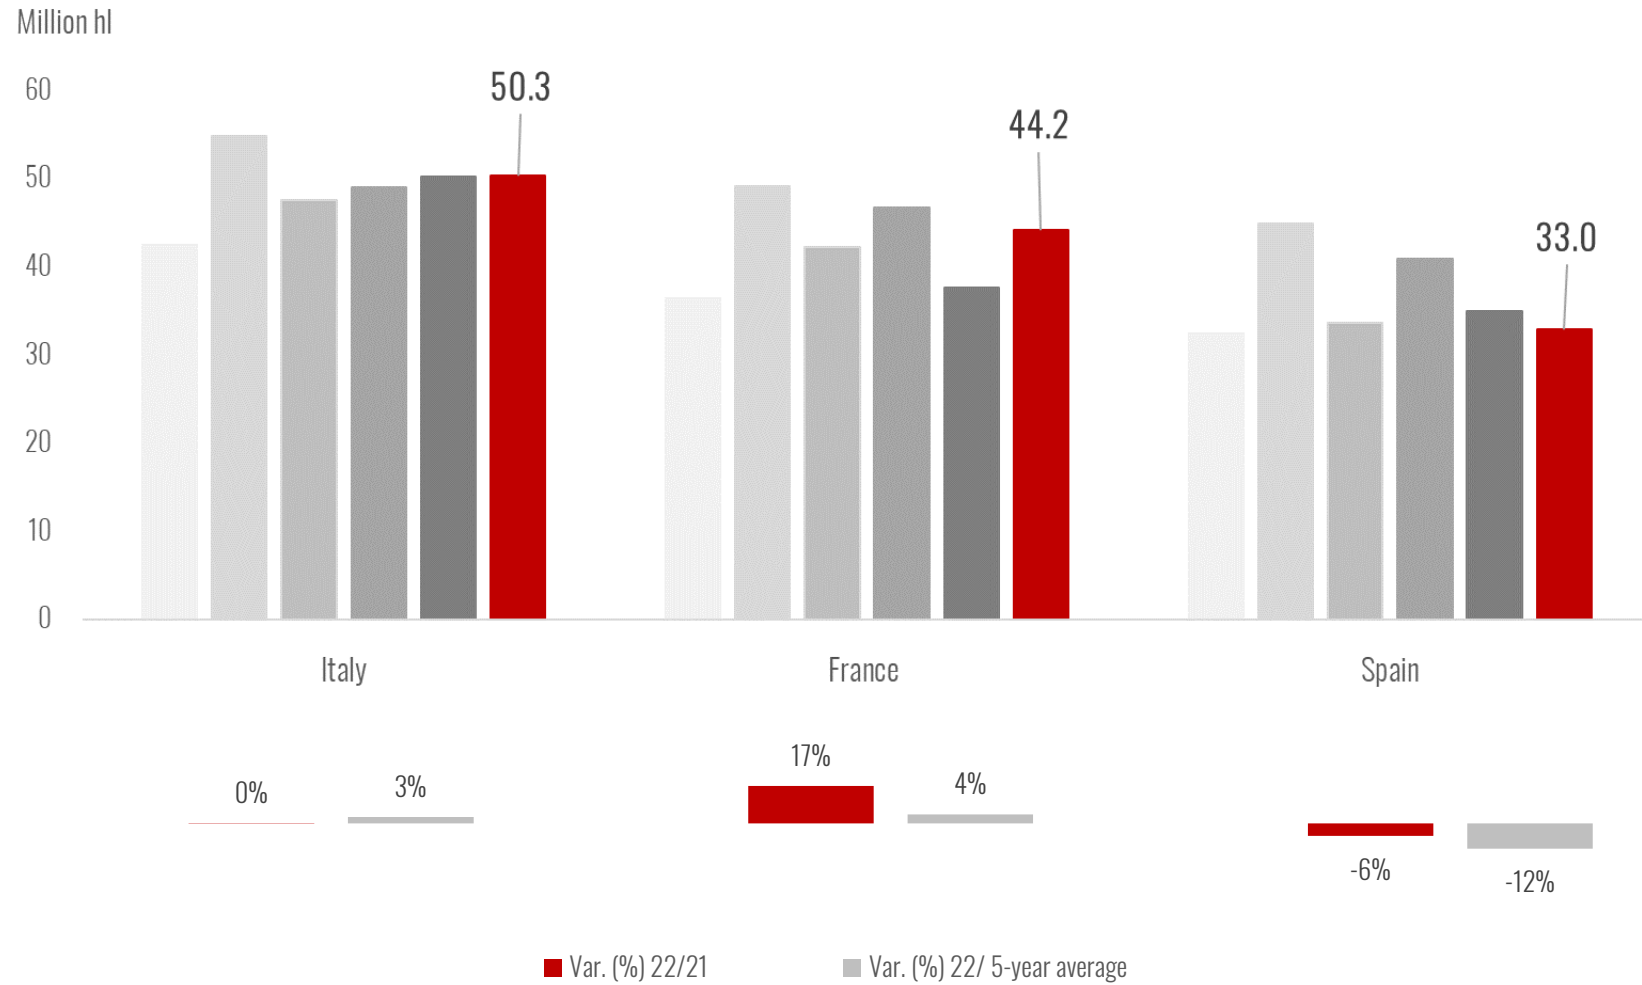

All major wine-producing countries have registered a fall in production with respect to 2021, with the exception of New Zealand.

Overall, in 2022 the Southern Hemisphere wine production is expected to account for **21% of the world total**.

Southern Hemisphere – Major Wine Producers, 2017-2022

Northern Hemisphere

Northern Hemisphere – EU27 Wine Production

In the **European Union (EU)**, 2022 wine production is expected to be at **157 mhl**, recording an **annual increase of 3.5 mhl (+2%)** compared to 2021.

Positive performances in Italy, France, and Germany balanced out the low harvests in Spain, Portugal and Greece, which were particularly affected by drought and heat waves during growing season.

Northern Hemisphere - Major EU Wine Producers, 2017 - 2022